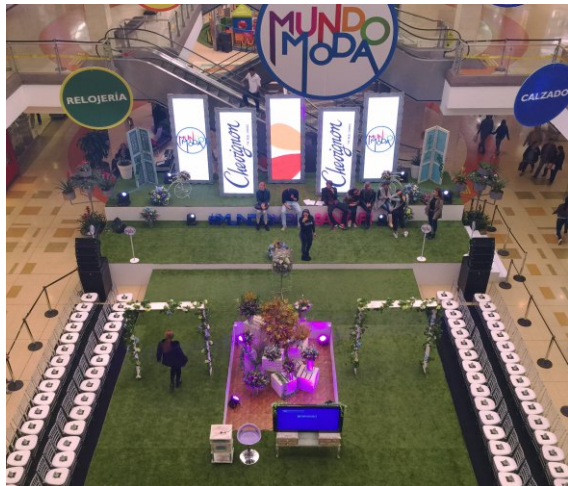

# CAROLINA CRUZ®

A woman with long, wavy brown hair, wearing a light pink dress and a necklace, is smiling and looking towards the camera. She is standing on a stage with a white backdrop that features the name 'CAROLINA CRUZ' in large blue letters. The stage is lit with blue and purple lights, and there are some geometric shapes on the floor.